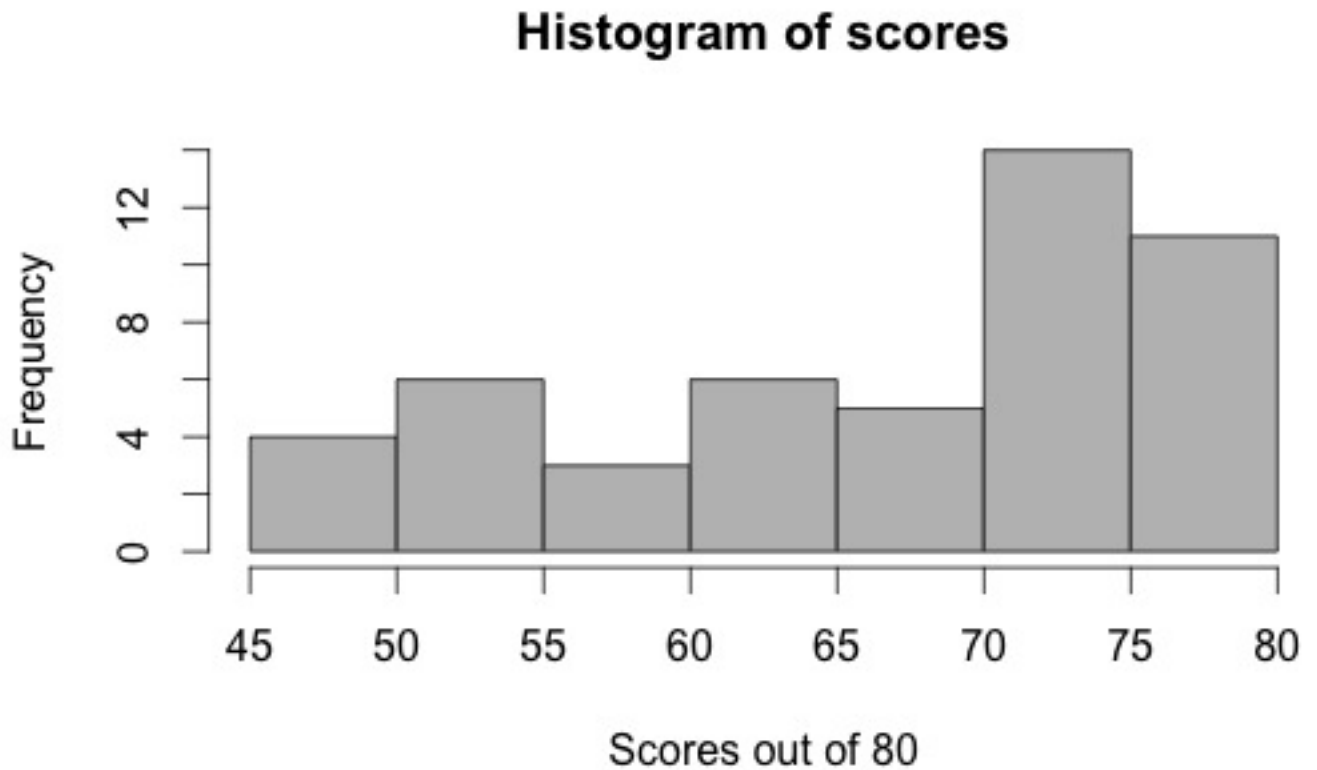

Exam 1 Summary (STA 5327)

February 24, 2015

1 Sorted Scores

80 80 80 79 79 78 78 77 76 76 76 75 74 74 73 73 73 73 72 72 72 71 71
71 71 69 69 68 67 66 65 65 65 63 62 61 60 60 60 60 55 55 55 55 55 53 50
47 46 46

2 Histogram

3 Summary Statistics

Table 1: Summary scores

Mean	67.16
Median	71
Minimum	46
Maximum	80